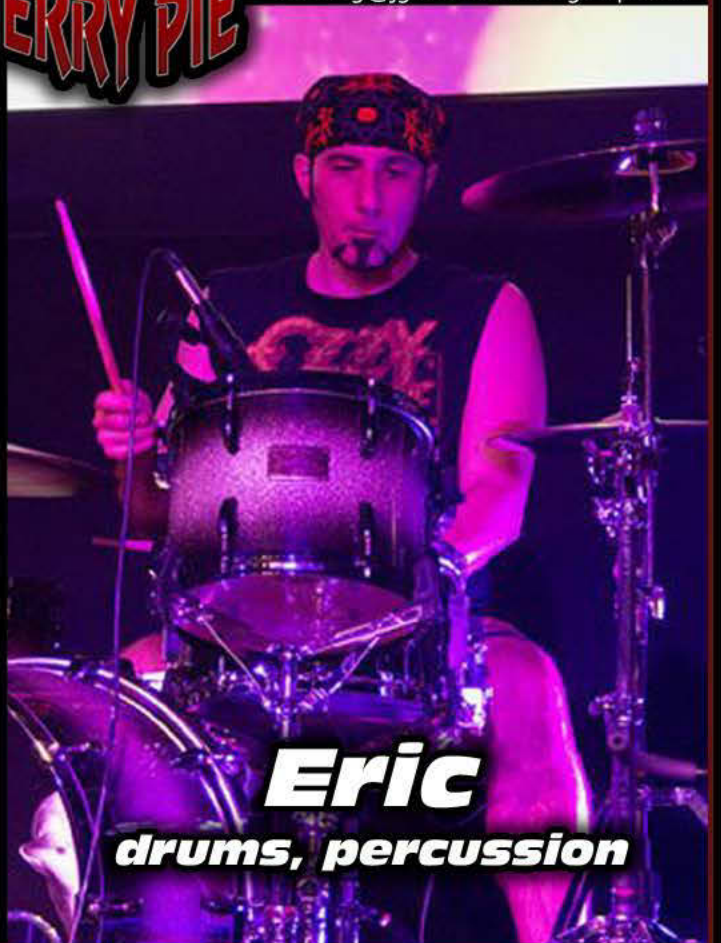

Eric

drums, percussion